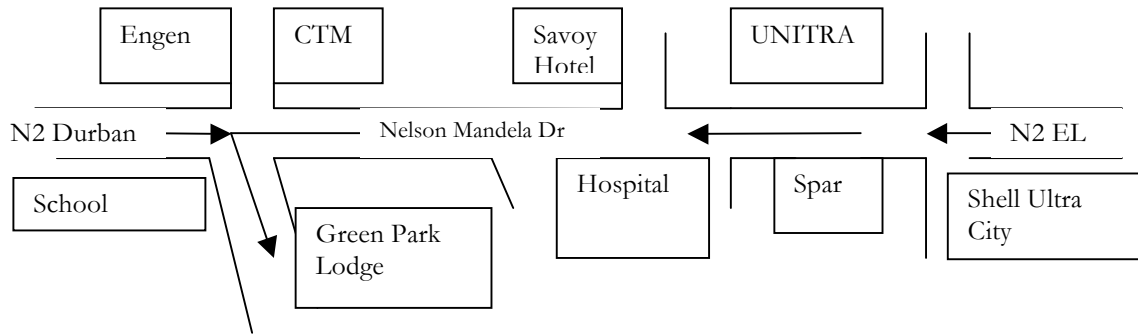

Map to Green Park Lodge.

From EL, pass Shell Ultra City, WSU, Savoy Hotel & at CTM intersection, turn left into Park Rd. GPL is second building on left hand side of road.

Map to Green Park Lodge.

From Durban, enter Mthatha in Madeira Rd continue straight into Nelson Mandela Drive to East London. Proceed under pedestrian bridge to Engen & CTM intersection, turn right at traffic lights. GPL second on left.