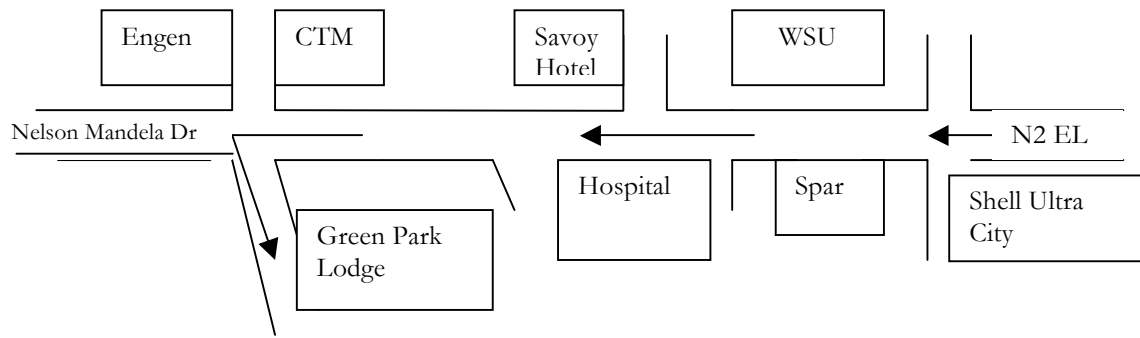

Map to Green Park Lodge.

From EL, pass Shell Ultra City, WSU, Savoy Hotel & at CTM intersection, turn left into Park Rd. GPL is second building on left hand side of road.

Map to Green Park Lodge.

From Durban, enter Mthatha in Madeira Rd continue straight into Nelson Mandela Drive to East London. Proceed under pedestrian bridge to Engen & CTM intersection, turn right at traffic lights. GPL second on left.