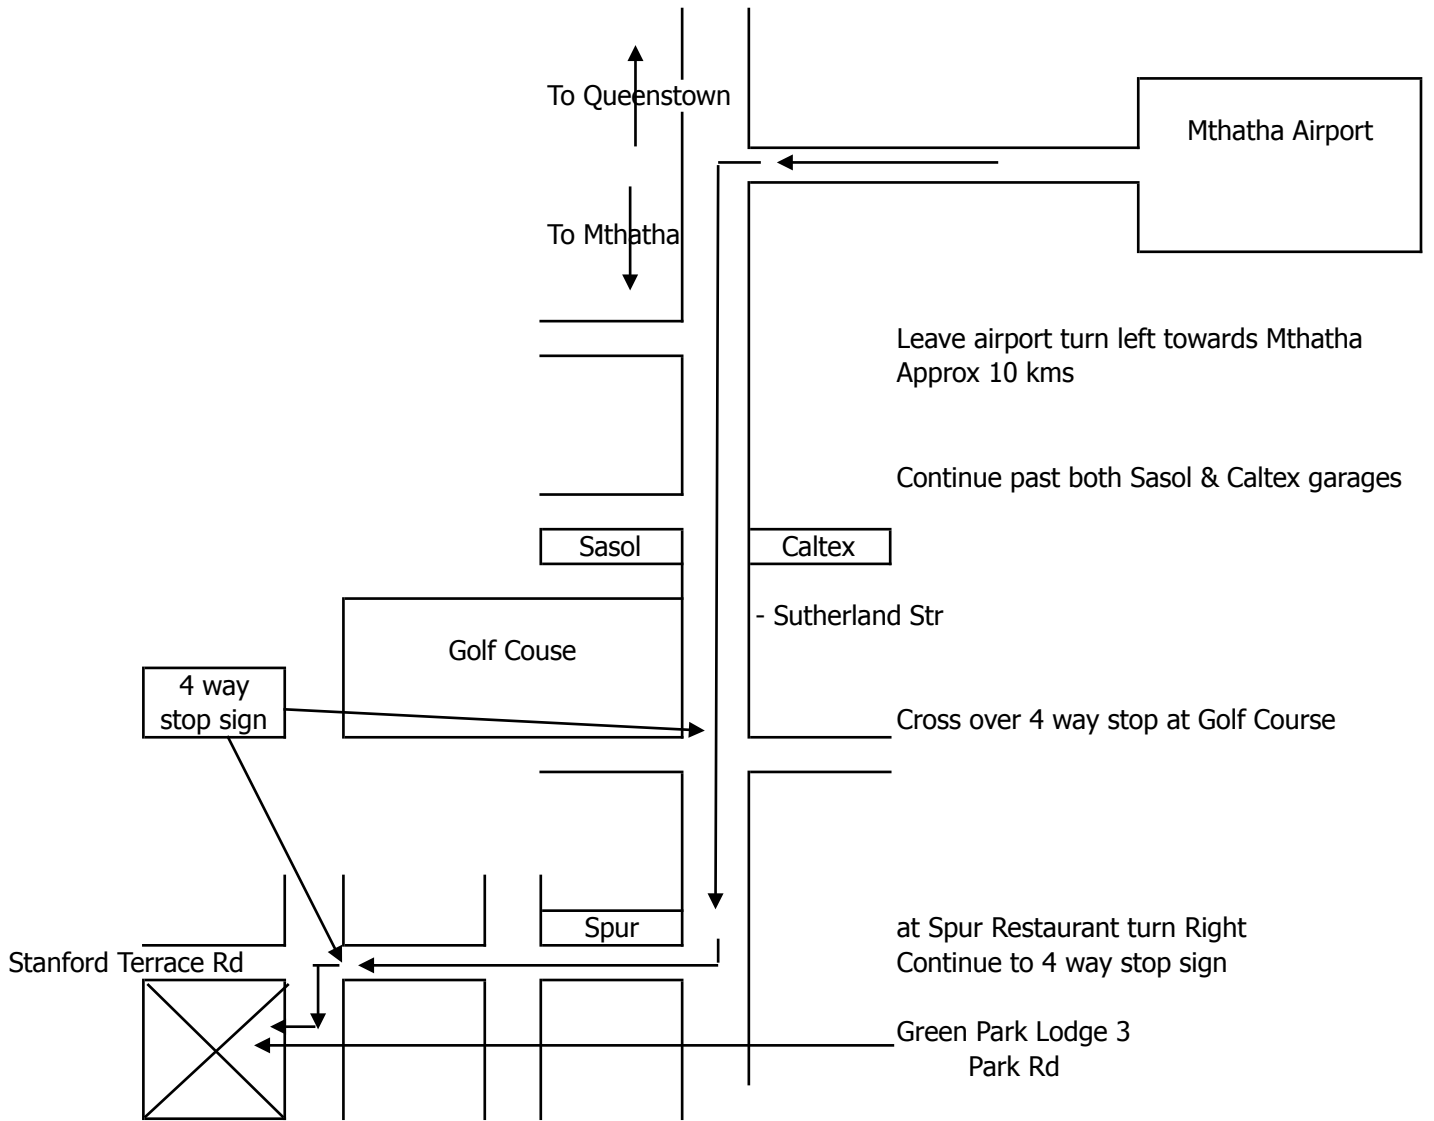

Map to Green Park Lodge.

From EL, pass Shell Ultra City, WSU, Savoy Hotel & at CTM intersection, turn left into Park Rd. GPL is second building on left hand side of road.

Map to Green Park Lodge.

From Durban, enter Mthatha in Madeira Rd continue straight into Nelson Mandela Drive to East London. Proceed under pedestrian bridge to Engen & CTM intersection, turn right at traffic lights. GPL second on left.